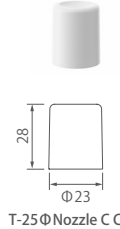

T-30Φ
Flip-Top CAP
(O/D: Φ5)

T-30Φ
Flip-Top CAP II
(O/D: Φ5)

T-30Φ S
Flip-Top CAP
(O/D: Φ3)

T-30Φ SL
Flip-Top CAP
(O/D: Φ3)

T-30Φ M
Flip-Top CAP textured
(O/D: Φ3)

* O/D = Orifice diameter

In-stock TUBE Catalog

■ Tubes available by the carton

35Φ TUBE

35Φ Screw Cap Tube 75~105ml

Capacity	75ml
Carton Qty.	180

35Φ ATCAP

35Φ STCAP

T-25Φ Nozzle C CAP

T-25Φ Nozzle S CAP