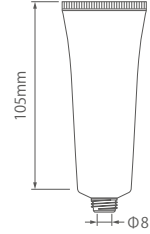

In-stock TUBE Catalog

■ Tubes available by the carton

20Φ/25Φ TUBE

20Φ Screw Cap Tube ~ 25ml

Capacity	25ml
Carton Qty.	240

25Φ Screw Cap Tube 30~35ml

Capacity	30ml
Carton Qty.	156

Capacity	35ml
Carton Qty.	156

In-stock TUBE Catalog

■ Tubes available by the carton

30Φ TUBE

30Φ Screw Cap Tube 50~70ml

Capacity	50ml
Carton Qty.	238

T-25Φ Nozzle Plug

30Φ CTCAP

30Φ STCAP

* O/D = Orifice diameter

In-stock TUBE Catalog

■ Tubes available by the carton

40Φ TUBE

40Φ Screw Cap Tube 135~155ml

Capacity	135ml
Carton Qty.	132

Capacity	155ml
Carton Qty.	132

Φ1.4