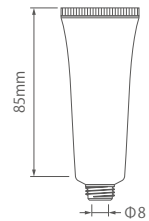

In-stock TUBE Catalog

■ Tubes available by the carton

20Φ/25Φ TUBE

20Φ Screw Cap Tube ~ 25ml

Capacity	25ml
Carton Qty.	240

25Φ Screw Cap Tube 30~35ml

Capacity	30ml
Carton Qty.	156

Capacity	35ml
Carton Qty.	156

In-stock TUBE Catalog

■ Tubes available by the carton

30Φ TUBE

30Φ Screw Cap Tube 50~70ml

Capacity	50ml
Carton Qty.	238

T-25Φ Nozzle Plug

30Φ CTCAP

30Φ STCAP