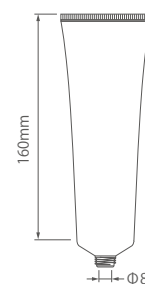

* O/D = Orifice diameter

In-stock TUBE Catalog

■ Tubes available by the carton

40Φ TUBE

40Φ Screw Cap Tube 135~155ml

Capacity	135ml
Carton Qty.	132

Capacity	155ml
Carton Qty.	132

Φ1.4