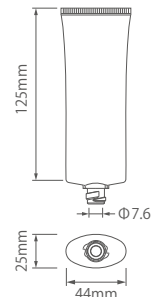

T-35ΦJ
Flip-Top CAP
(O/D: Φ5)

T-30ΦEL
Flip-Top CAP
(O/D: Φ5)

T-40ΦBall
Flip-Top CAP
(O/D: Φ5)

35Φ 80~105ml Oval Flip-Top Cap Tube

Capacity	80ml
Carton Qty.	182

T-35Φ Oval
Flip-Top CAP
(O/D: Φ3/Φ5)

Capacity	105ml
Carton Qty.	195

* O/D = Orifice diameter

In-stock TUBE Catalog

■ Tubes available by the carton

40Φ TUBE

40Φ Screw Cap Tube 135~155ml

Capacity	135ml
Carton Qty.	132

Capacity	155ml
Carton Qty.	132

Φ1.4