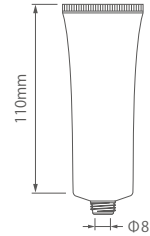

In-stock TUBE Catalog

■ Tubes available by the carton

35Φ TUBE

35Φ Screw Cap Tube 75~105ml

Capacity	75ml
Carton Qty.	180