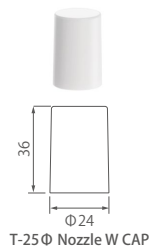

In-stock TUBE Catalog

■ Tubes available by the carton

20Φ/25Φ TUBE

20Φ Screw Cap Tube ~ 25ml

Capacity	25ml
Carton Qty.	240

25Φ Screw Cap Tube 30~35ml

Capacity	30ml
Carton Qty.	156

Capacity	35ml
Carton Qty.	156

In-stock TUBE Catalog

■ Tubes available by the carton

30Φ TUBE

30Φ Screw Cap Tube 50~70ml

Capacity	50ml
Carton Qty.	238

T-25Φ Nozzle Plug

30Φ CTCAP

30Φ STCAP