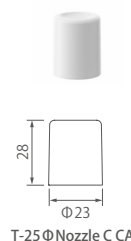

T-25Φ Nozzle S CAP

T-25Φ Nozzle C CAP