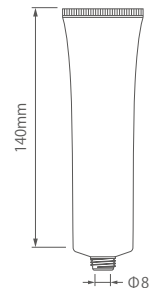

Capacity	105ml
Carton Qty.	182

©Also compatible with 25Φ/30Φ Caps.