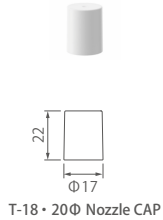

In-stock TUBE Catalog

■ Tubes available by the carton

20Φ/25Φ TUBE

20Φ Screw Cap Tube ~ 25ml

Capacity	25ml
Carton Qty.	240

25Φ Screw Cap Tube 30~35ml

Capacity	30ml
Carton Qty.	156

Capacity	35ml
Carton Qty.	156