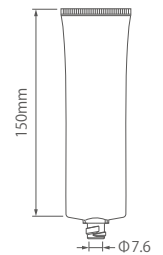

T-35ΦJ
Flip-Top CAP
(O/D: Φ5)

T-30ΦEL
Flip-Top CAP
(O/D: Φ5)

T-40ΦBall
Flip-Top CAP
(O/D: Φ5)

35Φ 80~105ml Oval Flip-Top Cap Tube

Capacity	80ml
Carton Qty.	182

T-35Φ Oval
Flip-Top CAP
(O/D: Φ3/Φ5)

Capacity	105ml
Carton Qty.	195

* O/D = Orifice diameter

In-stock TUBE Catalog

■ Tubes available by the carton

40Φ TUBE

40Φ Screw Cap Tube 135~155ml

Capacity	135ml
Carton Qty.	132

Capacity	155ml
Carton Qty.	132

Φ1.4