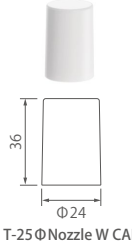

* O/D = Orifice diameter

In-stock TUBE Catalog

■ Tubes available by the carton

40Φ TUBE

40Φ Screw Cap Tube 135~155ml

Capacity	135ml
Carton Qty.	132

Capacity	155ml
Carton Qty.	132

Φ1.4

T-25Φ Nozzle Plug

T-40Φ YCAP

40Φ STCAP

T-25Φ Nozzle C CAP

T-25Φ Nozzle S CAP

T-25Φ Nozzle W CAP

T-25Φ DI W CAP

©Also compatible with 25Φ/30Φ/35Φ Caps.