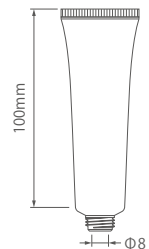

In-stock TUBE Catalog

■ Tubes available by the carton

20Φ/25Φ TUBE

20Φ Screw Cap Tube ~ 25ml

Capacity	25ml
Carton Qty.	240

25Φ Screw Cap Tube 30~35ml

Capacity	30ml
Carton Qty.	156

Capacity	35ml
Carton Qty.	156

In-stock TUBE Catalog

■ Tubes available by the carton

30Φ TUBE

30Φ Screw Cap Tube 50~70ml

Capacity	50ml
Carton Qty.	238

T-25Φ Nozzle Plug

30Φ CTCAP

30Φ STCAP

* O/D = Orifice diameter

In-stock TUBE Catalog

■ Tubes available by the carton

40Φ TUBE

40Φ Screw Cap Tube 135~155ml

Capacity	135ml
Carton Qty.	132

Capacity	155ml
Carton Qty.	132

Φ1.4