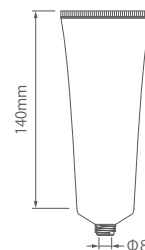

T-35ΦJ
Flip-Top CAP
(O/D: Φ5)

T-30ΦEL
Flip-Top CAP
(O/D: Φ5)

T-40ΦBall
Flip-Top CAP
(O/D: Φ5)

35Φ 80~105ml Oval Flip-Top Cap Tube

Capacity	80ml
Carton Qty.	182

T-35Φ Oval
Flip-Top CAP
(O/D: Φ3/Φ5)

Capacity	105ml
Carton Qty.	195

* O/D = Orifice diameter

In-stock TUBE Catalog

■ Tubes available by the carton

40Φ TUBE

40Φ Screw Cap Tube 135~155ml

Capacity	135ml
Carton Qty.	132

Capacity	155ml
Carton Qty.	132

Φ1.4