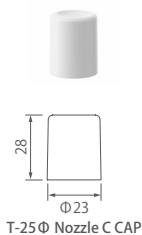

In-stock TUBE Catalog

■ Tubes available by the carton

20Φ/25Φ TUBE

20Φ Screw Cap Tube ~ 25ml

Capacity	25ml
Carton Qty.	240

25Φ Screw Cap Tube 30~35ml

Capacity	30ml
Carton Qty.	156

Capacity	35ml
Carton Qty.	156