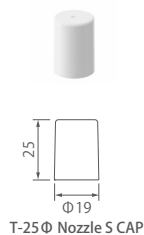

In-stock TUBE Catalog

■ Tubes available by the carton

20Φ/25Φ TUBE

20Φ Screw Cap Tube ~ 25ml

Capacity	25ml
Carton Qty.	240

25Φ Screw Cap Tube 30~35ml

Capacity	30ml
Carton Qty.	156

Capacity	35ml
Carton Qty.	156