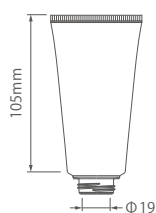

40Φ Flip-Top Cap Tube 100~120ml

Capacity	100ml
Carton Qty.	132