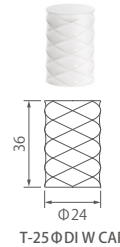

T-25Φ Nozzle W CAP

T-25Φ DI W CAP