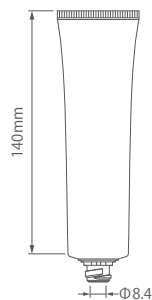

T-25Φ Nozzle W CAP

T-25Φ DI W CAP

Capacity	105ml
Carton Qty.	182

©Also compatible with 25Φ/30Φ Caps.

35Φ Flip-Top Cap Tube ~ 105ml

Capacity	105ml
Carton Qty.	182

T-35Φ
Flip-Top CAP
(O/D: Φ5)

T-35Φ
Flip-Top CAP II
(O/D: Φ5)

T-35ΦJ
Flip-Top CAP
(O/D: Φ5)

T-30ΦEL
Flip-Top CAP
(O/D: Φ5)

T-40ΦBall
Flip-Top CAP
(O/D: Φ5)

35Φ 80~105ml Oval Flip-Top Cap Tube

Capacity	80ml
Carton Qty.	182

T-35Φ Oval
Flip-Top CAP
(O/D: Φ3/Φ5)

Capacity	105ml
Carton Qty.	195

* O/D = Orifice diameter

In-stock TUBE Catalog

■ Tubes available by the carton

40Φ TUBE

40Φ Screw Cap Tube 135~155ml

Capacity	135ml
Carton Qty.	132

Capacity	155ml
Carton Qty.	132

Φ1.4