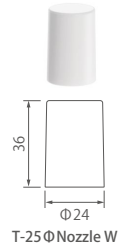

T-30Φ
Flip-Top CAP
(O/D: Φ5)

T-30Φ
Flip-Top CAP II
(O/D: Φ5)

T-30Φ S
Flip-Top CAP
(O/D: Φ3)

T-30Φ SL
Flip-Top CAP
(O/D: Φ3)

T-30Φ M
Flip-Top CAP textured
(O/D: Φ3)

* O/D = Orifice diameter

In-stock TUBE Catalog

■ Tubes available by the carton

35Φ TUBE

35Φ Screw Cap Tube 75~105ml

Capacity	75ml
Carton Qty.	180

35Φ ATCAP

35Φ STCAP

T-25Φ Nozzle C CAP

T-25Φ Nozzle S CAP