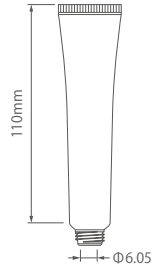

In-stock TUBE Catalog

■ Tubes available by the carton

20Φ/25Φ TUBE

20Φ Screw Cap Tube ~ 25ml

Capacity	25ml
Carton Qty.	240

25Φ Screw Cap Tube 30~35ml

Capacity	30ml
Carton Qty.	156

Capacity	35ml
Carton Qty.	156

In-stock TUBE Catalog

■ Tubes available by the carton

30Φ TUBE

30Φ Screw Cap Tube 50~70ml

Capacity	50ml
Carton Qty.	238

T-25Φ Nozzle Plug

30Φ CTCAP

30Φ STCAP