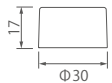

In-stock TUBE Catalog

■ Tubes available by the carton

30Φ TUBE

30Φ Screw Cap Tube 50~70ml

Capacity	50ml
Carton Qty.	238

30Φ CTCAP

Capacity	70ml
Carton Qty.	238

©Also compatible with 25Φ Caps.

30Φ Flip-Top Cap Tube ~ 50ml

Capacity	50ml
Carton Qty.	238

* O/D = Orifice diameter