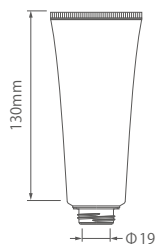

Capacity	120ml
Carton Qty.	132