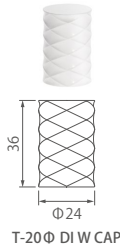

In-stock TUBE Catalog

■ Tubes available by the carton

20Φ/25Φ TUBE

20Φ Screw Cap Tube ~ 25ml

Capacity	25ml
Carton Qty.	240

25Φ Screw Cap Tube 30~35ml

Capacity	30ml
Carton Qty.	156

Capacity	35ml
Carton Qty.	156

In-stock TUBE Catalog

■ Tubes available by the carton

30Φ TUBE

30Φ Screw Cap Tube 50~70ml

Capacity	50ml
Carton Qty.	238

T-25Φ Nozzle Plug

30Φ CTCAP

30Φ STCAP