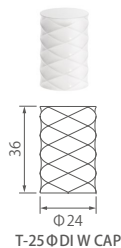

In-stock TUBE Catalog

■ Tubes available by the carton

20Φ/25Φ TUBE

20Φ Screw Cap Tube ~ 25ml

Capacity	25ml
Carton Qty.	240

25Φ Screw Cap Tube 30~35ml

Capacity	30ml
Carton Qty.	156

Capacity	35ml
Carton Qty.	156

In-stock TUBE Catalog

■ Tubes available by the carton

30Φ TUBE

30Φ Screw Cap Tube 50~70ml

Capacity	50ml
Carton Qty.	238

T-25Φ Nozzle Plug

30Φ CTCAP

30Φ STCAP