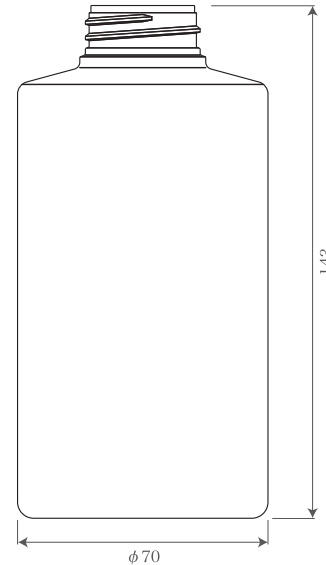

PEPI-400II(30.5G)
Weight : 30.5g
(30% lighter than existing product)

Material: PET
Molding method: Injection stretch blow

The quality and appearance are the same as our conventional products.
However, the squeezability, wall thickness, and fill line position differ from existing items, so please confirm specifications with a sample before use.

Containers made with plant-derived raw materials

These containers are made with biomass plastic in which molasses from plants (sugar cane, etc.) is used as a raw material so that ethylene used in the production of the resin is bio-based.

Lightweight containers

Lightweight containers that use less petroleum-derived raw materials than conventional products.