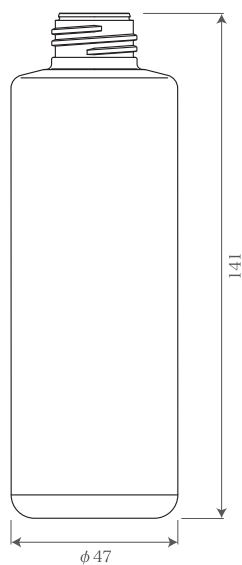

PEPI Lightweight Series

New PEPI Series Lightweight Lineup

P (24/410) Series accessories/ G-Plug type

33 φ pump neck finish

PEPI-150(14.5G)
Weight : 14.5g
(25% lighter than existing product)

PEPI-180(14.5G)
Weight : 14.5g
(32% lighter than existing product)

PEPI-300II(30.5G)
Weight : 30.5g
(30% lighter than existing product)

PEPI-400II(30.5G)
Weight : 30.5g
(30% lighter than existing product)

Material: PET
Molding method: Injection stretch blow

The quality and appearance are the same as our conventional products.
However, the squeezability, wall thickness, and fill line position differ from existing items, so please confirm specifications with a sample before use.