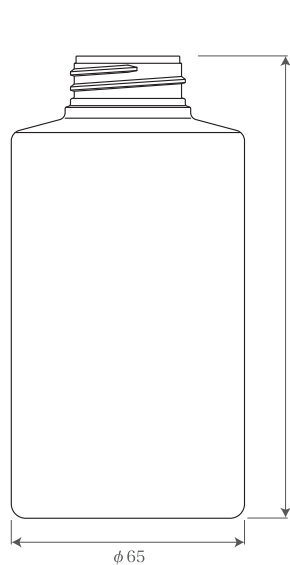

PEPI Lightweight Series

New PEPI Series Lightweight Lineup

P (24/410) Series accessories/ G-Plug type

33 φ pump neck finish

PEPI-150(14.5G)
Weight : 14.5g
(25% lighter than existing product)

PEPI-180(14.5G)
Weight : 14.5g
(32% lighter than existing product)

PEPI-300II(30.5G)
Weight : 30.5g
(30% lighter than existing product)

PEPI-400II(30.5G)
Weight : 30.5g
(30% lighter than existing product)

Material: PET
Molding method: Injection stretch blow

The quality and appearance are the same as our conventional products.
However, the squeezability, wall thickness, and fill line position differ from existing items, so please confirm specifications with a sample before use.