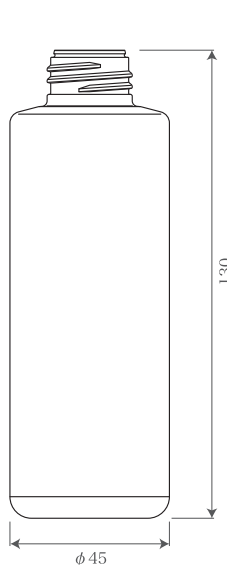

PEPI Lightweight Series

New PEPI Series Lightweight Lineup

P (24/410) Series accessories/ G-Plug type

33 φ pump neck finish

PEPI-150(14.5G)
Weight : 14.5g
(25% lighter than existing product)

PEPI-180(14.5G)
Weight : 14.5g
(32% lighter than existing product)

PEPI-300II(30.5G)
Weight : 30.5g
(30% lighter than existing product)

PEPI-400II(30.5G)
Weight : 30.5g
(30% lighter than existing product)

Material: PET
Molding method: Injection stretch blow

The quality and appearance are the same as our conventional products.
However, the squeezability, wall thickness, and fill line position differ from existing items, so please confirm specifications with a sample before use.