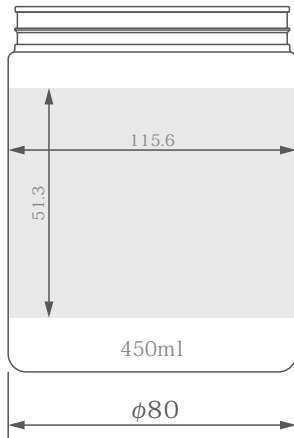

CEIU-450

Perfect for gifts and sweets! Simple, reusable and multipurpose wide mouth PET jar

CEIU-80 ϕ Cap (Snap-on)
CEIU-450 (Snap-on)

CEIU-80 ϕ Cap (Screw-on)
CEIU-450 (Screw-on)

Both the bottle and cap feature a lightweight design. In addition to the screw-on cap fitting, the jar is also available with a snap-on cap that makes it easy to open and close, and is gentle on the hands.

CEIU-450 — Simple and lightweight wide mouth PET jar —

*1 Molding method: "I" stands for "injection".

*2 Molding method: "ISB" stands for "injection stretch blow".

— Snap-on —

CEIU-450

— Screw-on —

Material : PET *2
Molding method : ISB