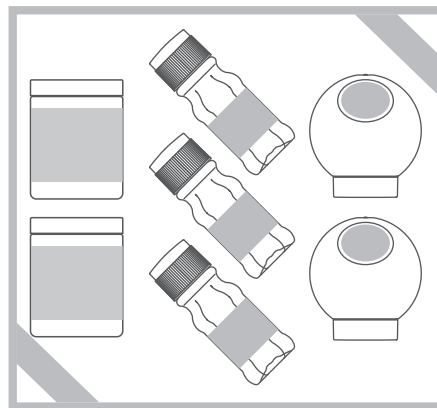

FPC Cap
FPCH-100

CPTI-50 ϕ Cap
B-300C