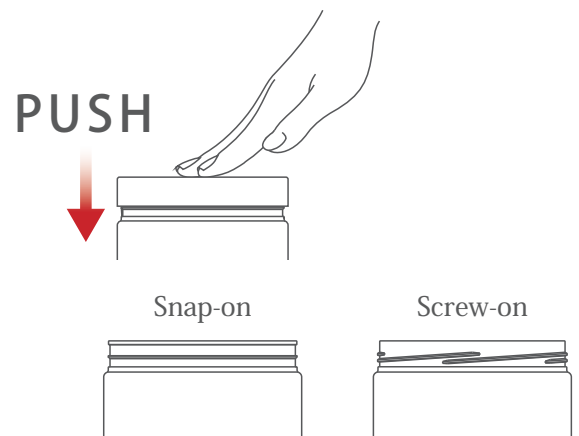

CEIU-450

Perfect for gifts and sweets! Simple, reusable and multipurpose wide mouth PET jar

CEIU-80 ϕ Cap (Snap-on)
CEIU-450 (Snap-on)

CEIU-80 ϕ Cap (Screw-on)
CEIU-450 (Screw-on)

Both the bottle and cap feature a lightweight design. In addition to the screw-on cap fitting, the jar is also available with a snap-on cap that makes it easy to open and close, and is gentle on the hands.

CEIU-450 — Simple and lightweight wide mouth PET jar —

*1 Molding method: "I" stands for "injection".

*2 Molding method: "ISB" stands for "injection stretch blow".

— Snap-on —

CEIU-450

— Screw-on —

Material : PET *2
Molding method : ISB