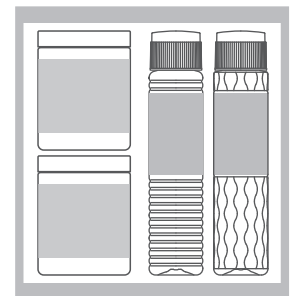

FPC Cap
FPCR-200

FPC Cap
FPCW-200